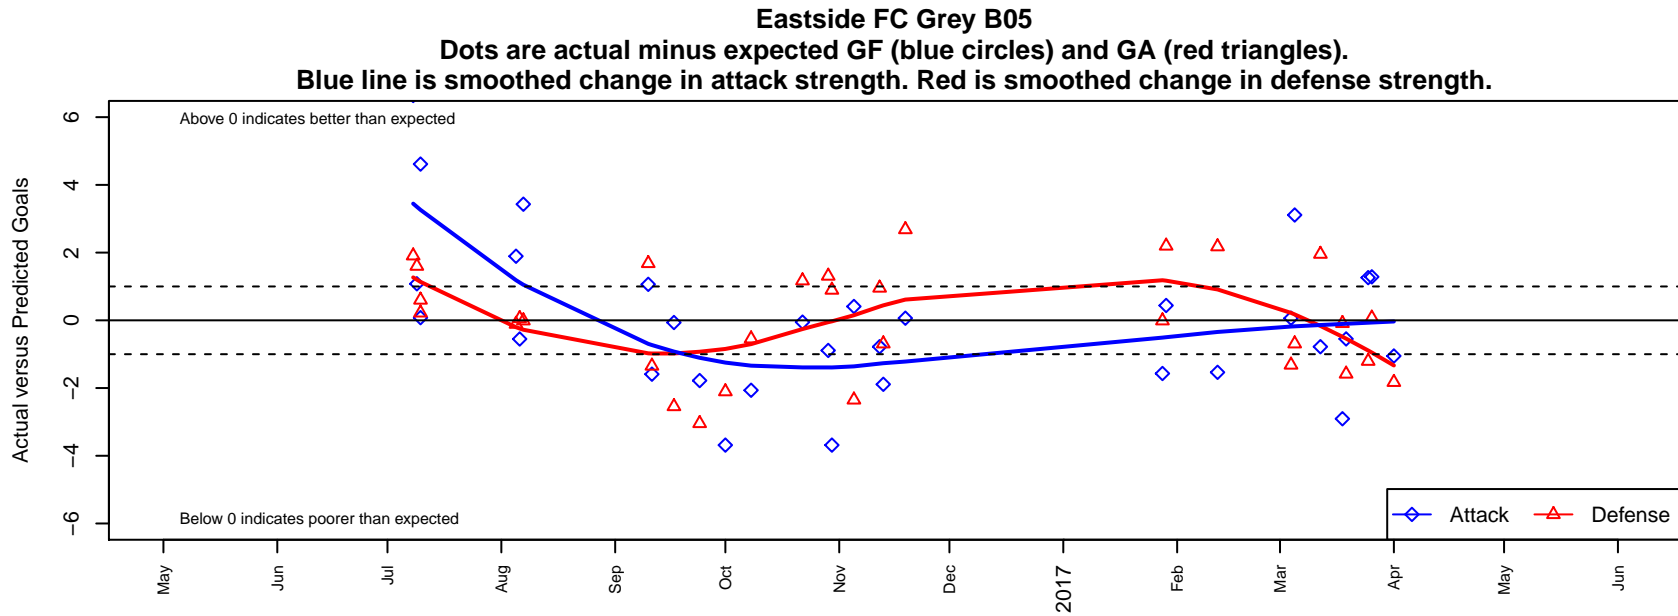

**attack and defense variance (black dot)
relative to other teams
and top 10 in region**

**attack and defense rating
relative to others at age
and all opponents in last 13 months**

Eastside FC Grey B05

Eastside FC
Preston, WA
B05 total strength=576
attack=0.69 defense=0.31
fall league = RCL B05 Div 4 9Aside
spr league = Win RCL B05 Div 4

alt names used:
Eastside FC BU12 Grey
Eastside FC B05 Grey D1
Eastside FC B05 Grey
Eastside FC B05 Grey D1
Eastside FC B05 Grey D1

Venues played:
2016 Seattle United Cup BU12 Gold
2016 Eastside FC Cup BU12
2016 RCL B05 Div 4 9Aside
2016 Win RCL B05 Div 4
2016 WYS Presidents Cup B05 Division 2