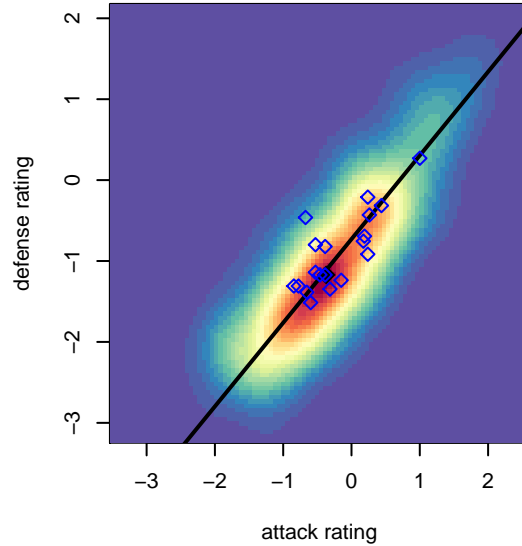

**attack and defense rating
relative to others at age
and all opponents in last 13 months**