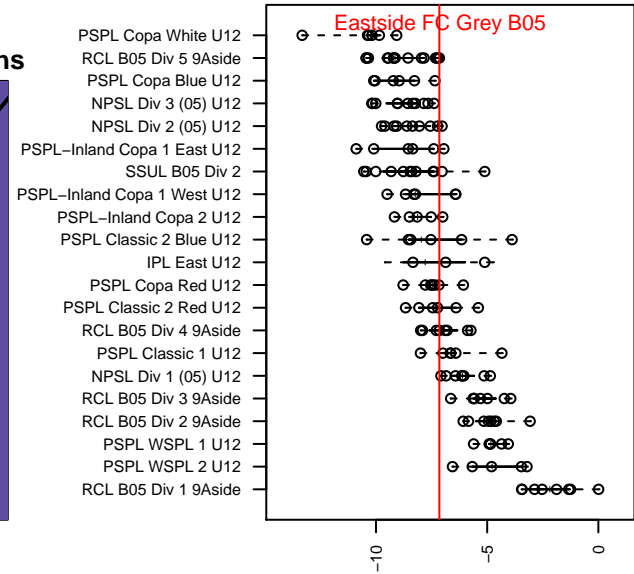

**attack and defense rating
relative to others at age
and all opponents in last 13 months**