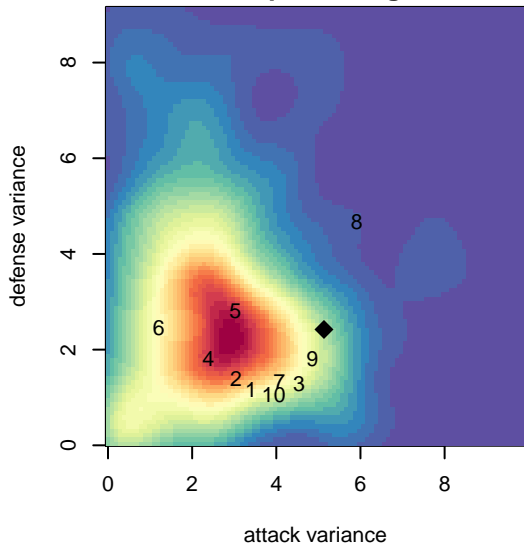

Eastside FC Grey B05

Eastside FC
 Preston, WA
 B05 total strength=576
 attack=0.69 defense=0.31
 fall league = RCL B05 Div 4 9Aside
 spr league = Win RCL B05 Div 4

alt names used:
 Eastside FC BU12 Grey
 Eastside FC B05 Grey D1
 Eastside FC B05 Grey
 Eastside FC B05 Grey D1
 Eastside FC B05 Grey D1

Venues played:
 2016 Seattle United Cup BU12 Gold
 2016 Eastside FC Cup BU12
 2016 RCL B05 Div 4 9Aside
 2016 Win RCL B05 Div 4
 2016 WYS Presidents Cup B05 Division 2

**attack and defense variance (black dot)
relative to other teams
and top 10 in region**