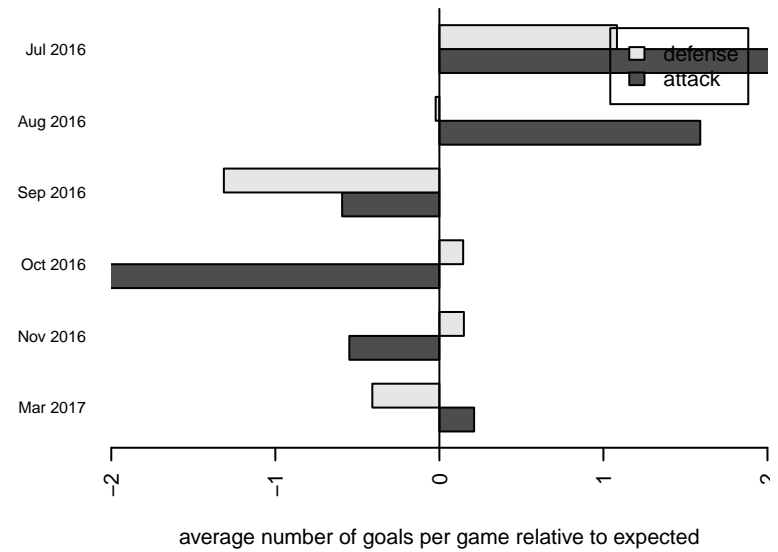

Performance relative to 13 month average